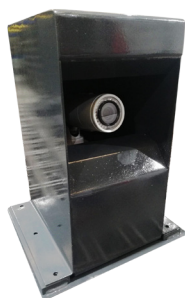

# BM700 MUPI

www.balancasmarqu.es

Manufactured in Europe

DIMENSIONS 179 x 60 x 15 cm

DIMENSIONS BASE 75 x 40 cm

DIMENSIONS CAMERA COLUMN 60,7 x 20,3 x 46,3 cm

GROUP

GRUPO JOSÉ PIMENTA MARQUES

# MUPI

CHARACTERISTICS	MODEL	REFERENCE
<ul style="list-style-type: none"><li>· Screen 32", 16:9 format, with 1920x1080 resolution and 1500 cd/m2 resolution.</li><li>· Automatic brightness adjustment.</li><li>· CPU quad core 1,5 GHz.</li><li>· 1 Ethernet port.</li><li>· Flash 8 GB eMMC.</li><li>· 4 USB 2.0 ports.</li><li>· Internal clock for ON/OFF control of the MUPI.</li><li>· Ventilation system for internal temperature control of the MUPI.</li><li>· 2MP color camera with 3-9mm varifocal lens.</li></ul>	<b>BM700 MUPI</b>	20433460000A
<ul style="list-style-type: none"><li>· Automatic recognition of the license plate.</li><li>· Continuous viewing of the weighing zone via the IP cameras.</li><li>· Visual indication to the driver of the actions to be performed, such as "Next", "Stop", etc.</li><li>· Realization of the two weighings (Gross and Tara), automatically (without operator intervention).</li><li>· Issue of weighing reports..</li><li>· Archive of weighing and weighing photos.</li></ul> <p>Includes:</p> <ul style="list-style-type: none"><li>· Positioning sensors installed on the scale.</li><li>· Software Winsimplex installed on the client computer for the issuing of tickets and maps.</li></ul>	<b>BM700 MUPI DUO</b>	20433470000A