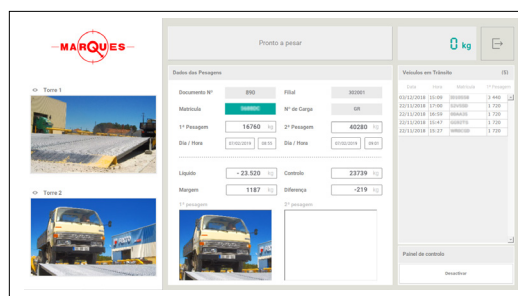

# BM700 MUPI

www.balancasmarqu.es

Manufactured in Europe

DIMENSIONS 179 x 60 x 15 cm

DIMENSIONS BASE 75 x 40 cm

DIMENSIONS CAMERA COLUMN 60,7 x 20,3 x 46,3 cm

GROUP

GRUPO JOSÉ PIMENTA MARQUES

# MUPI

CHARACTERISTICS	MODEL	REFERENCE
<ul style="list-style-type: none"><li>· Screen 32", 16:9 format, with 1920x1080 resolution and 1500 cd/m2 resolution.</li><li>· Automatic brightness adjustment.</li><li>· CPU quad core 1,5 GHz.</li><li>· 1 Ethernet port.</li><li>· Flash 8 GB eMMC.</li><li>· 4 USB 2.0 ports.</li><li>· Internal clock for ON/OFF control of the MUPI.</li><li>· Ventilation system for internal temperature control of the MUPI.</li><li>· 2MP color camera with 3-9mm varifocal lens.</li></ul>	<b>BM700 MUPI</b>	20433460000A
<ul style="list-style-type: none"><li>· Automatic recognition of the license plate.</li><li>· Continuous viewing of the weighing zone via the IP cameras.</li><li>· Visual indication to the driver of the actions to be performed, such as "Next", "Stop", etc.</li><li>· Realization of the two weighings (Gross and Tara), automatically (without operator intervention).</li><li>· Issue of weighing reports..</li><li>· Archive of weighing and weighing photos.</li></ul> <p>Includes:</p> <ul style="list-style-type: none"><li>· Positioning sensors installed on the scale.</li><li>· Software Winsimplex installed on the client computer for the issuing of tickets and maps.</li></ul>	<b>BM700 MUPI DUO</b>	20433470000A